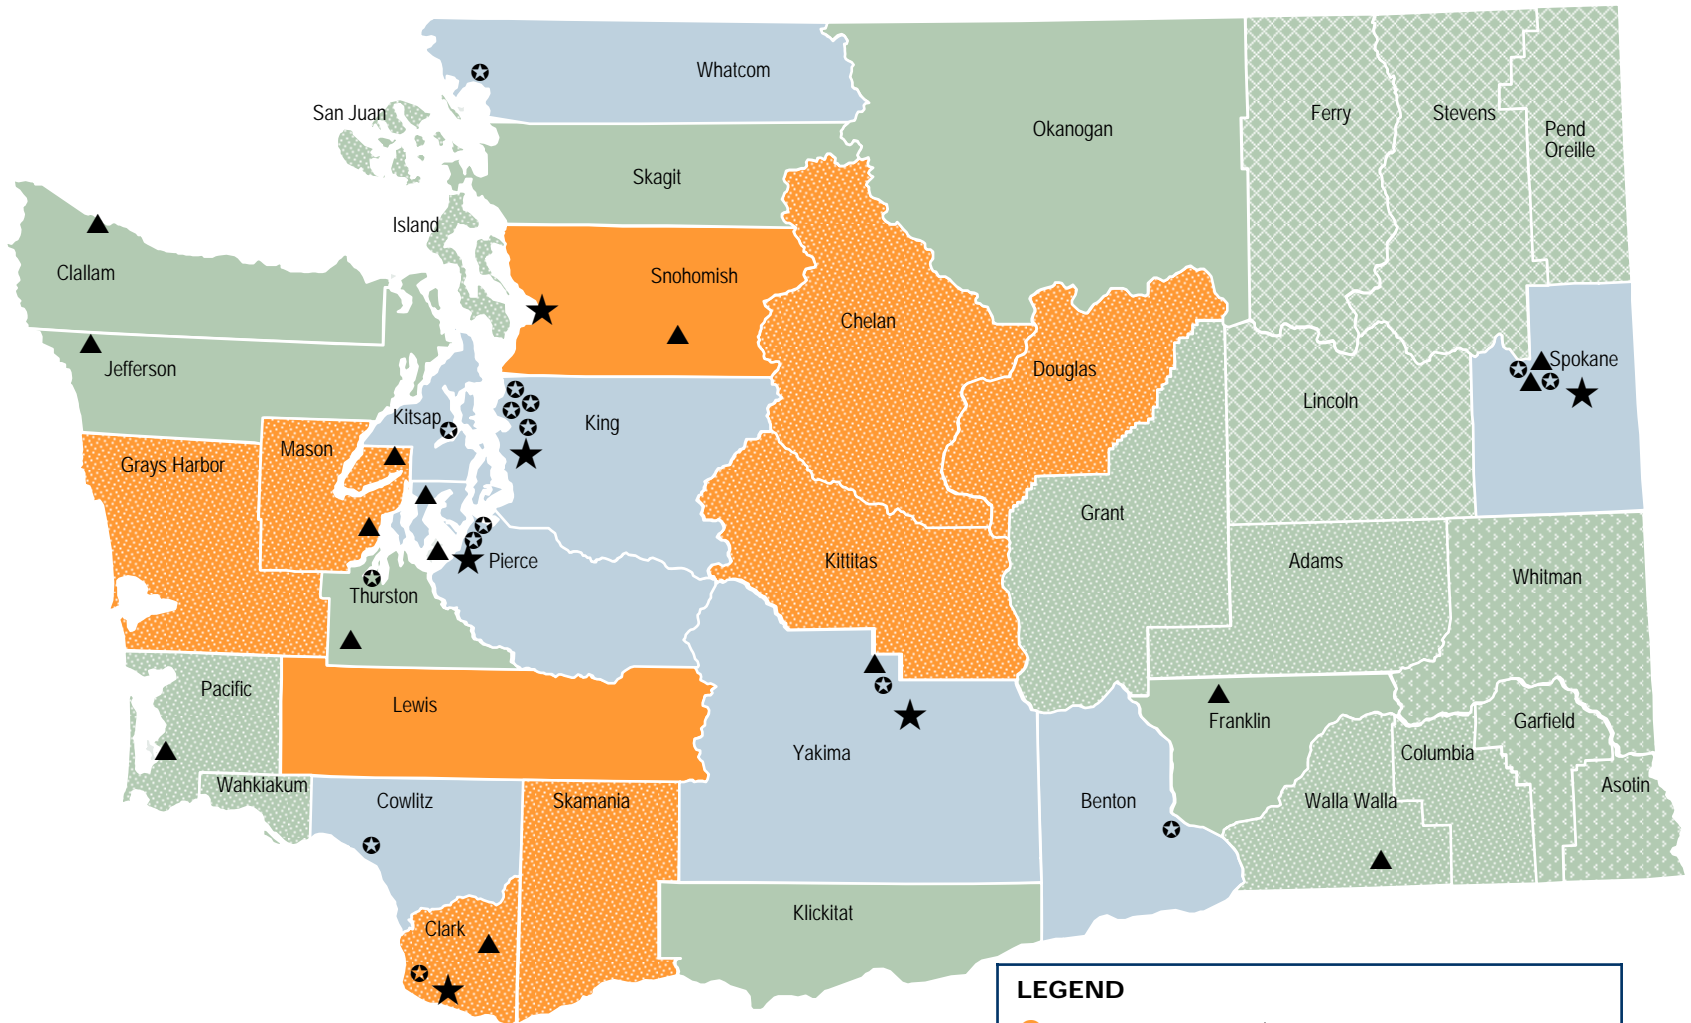

# 2007 Work Release Capacity Needs

**LEGEND**

- High
- Moderate
- Low
- ▲ Correctional Facilities
- ★ Community Justice Centers
- ★ Work Releases

Solid shading denotes demand for the single county  
 Patterned shading denotes demand for a group of neighboring counties