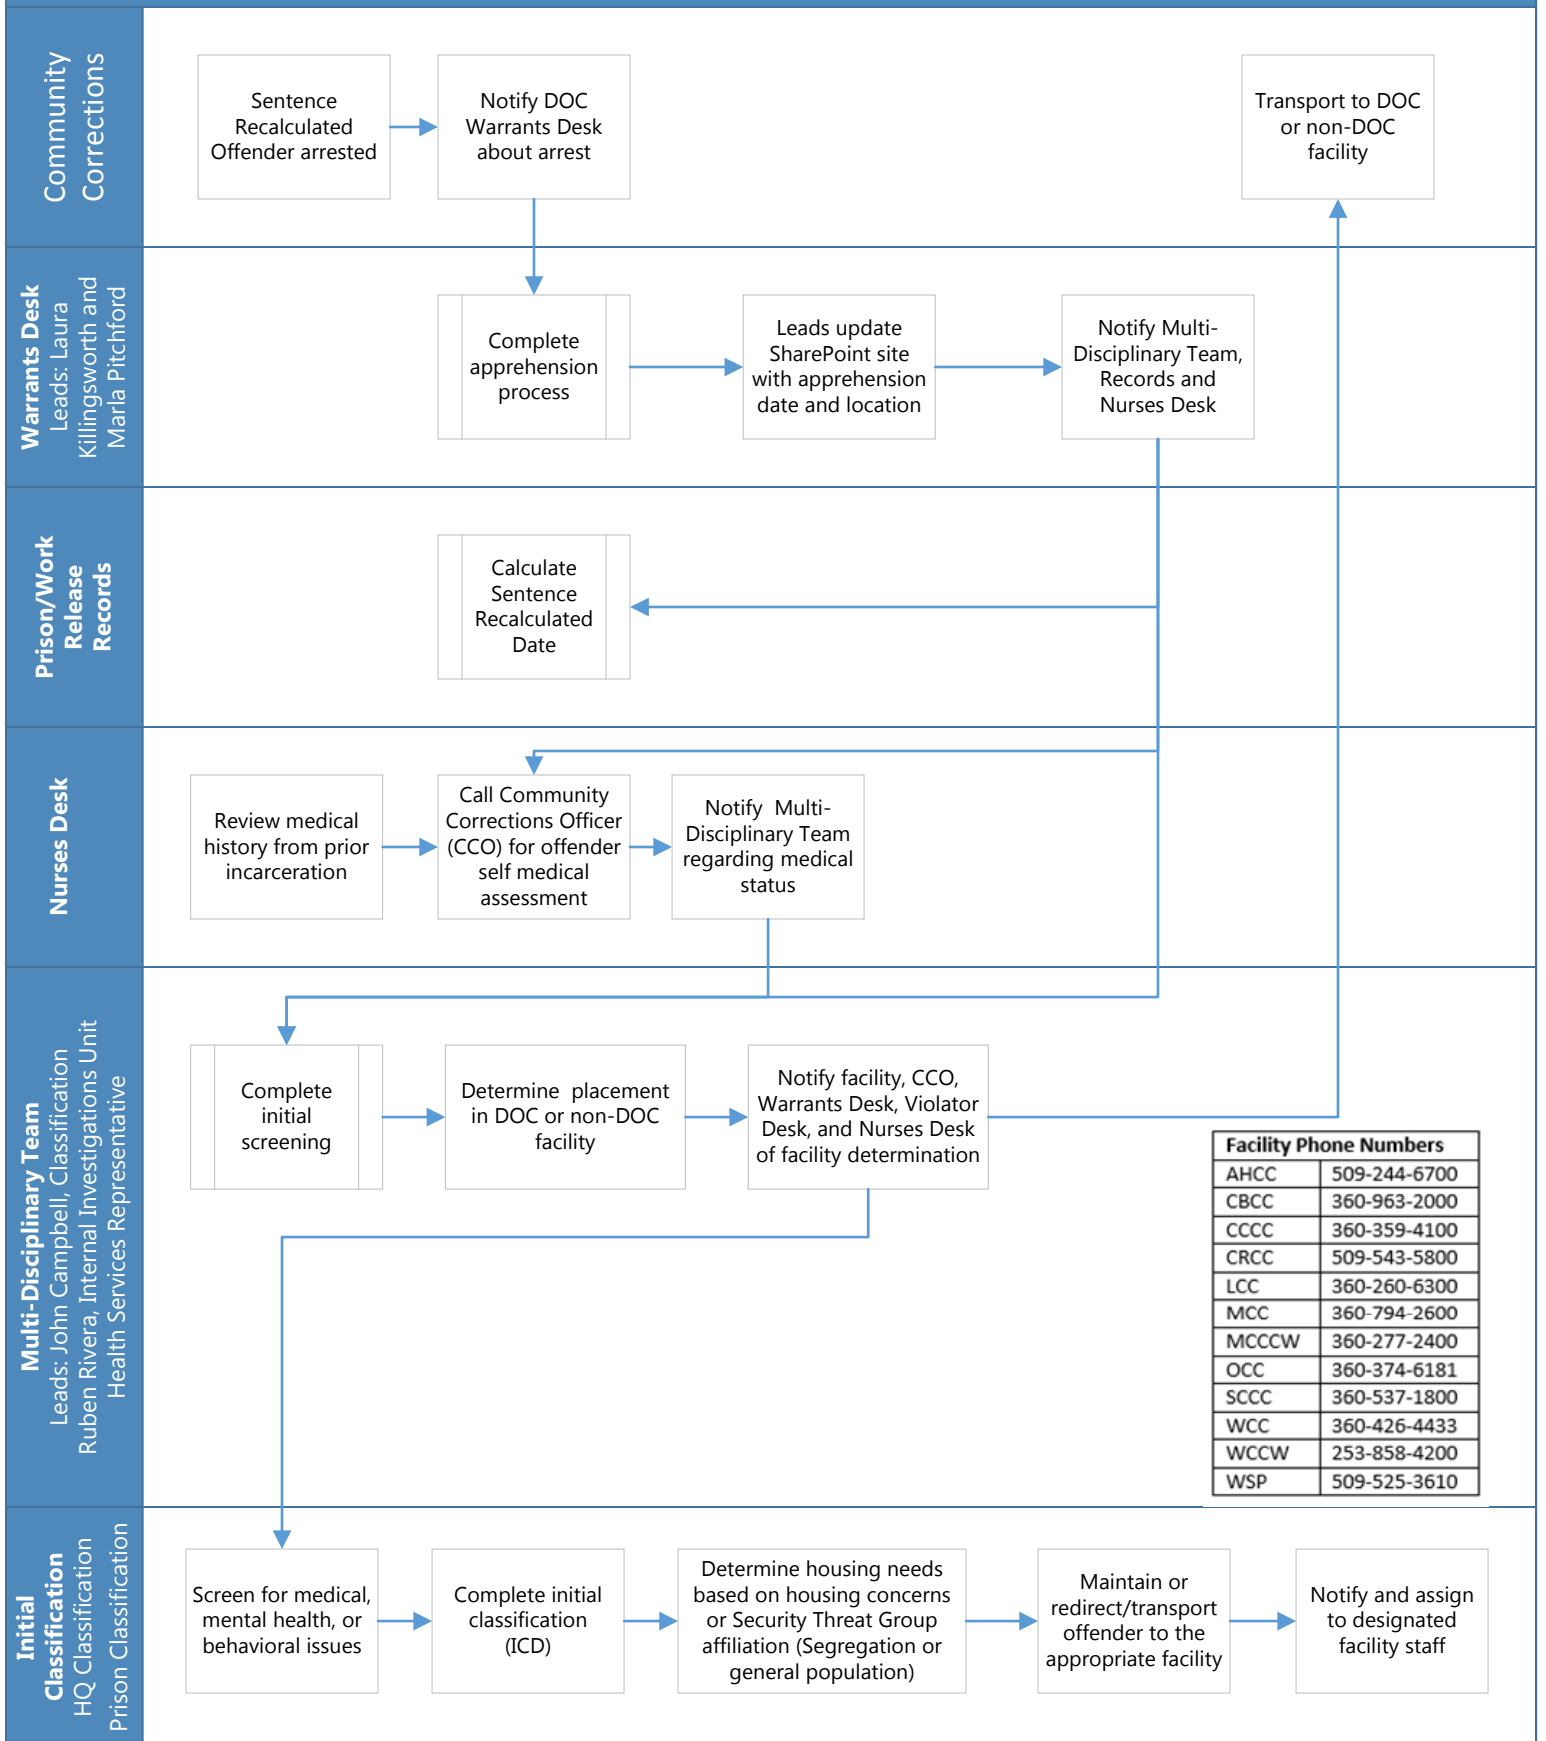

Placement in Prison or Work Release

Department of Corrections - 12/30/2015 2:36 PM

Facility Phone Numbers	
AHCC	509-244-6700
CBCC	360-963-2000
CCCC	360-359-4100
CRCC	509-543-5800
LCC	360-260-6300
MCC	360-794-2600
MCCCW	360-277-2400
OCC	360-374-6181
SCCC	360-537-1800
WCC	360-426-4433
WCCW	253-858-4200
WSP	509-525-3610

Placement in Jail

Department of Corrections - 12/30/2015 2:36 PM