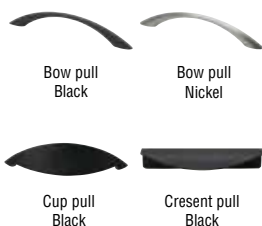

Stylish wood files

Standard Features for Wood Files and Storage

- Constructed of high pressure and thermofused laminates on 1-1/8" and 3/4" thick industrial grade solid core particleboard
- All exposed edges are fully banded and trimmed with matching PVC
- Black shadow strip between the top and end panels resulting in a "floating top" look
- Drawer faces are attached to the drawer boxes by screws for field replacement of either fronts or drawer boxes
- Drawers boxes constructed of 1/2" hardwood plywood with melamine drawer bottoms
- Drawer sides have molded plastic supports to facilitate hanging folders
- Face locking box and file drawers include 100# Accuride full extension slides
- Adjustable leveling glides
- Choice of standard laminate and edge color
- Choice of hand pull style

Additional Features for Pedestal Files

- Locking front casters

CI is able to meet your individual needs with wood files and storage featuring a consistent design and different finish options.