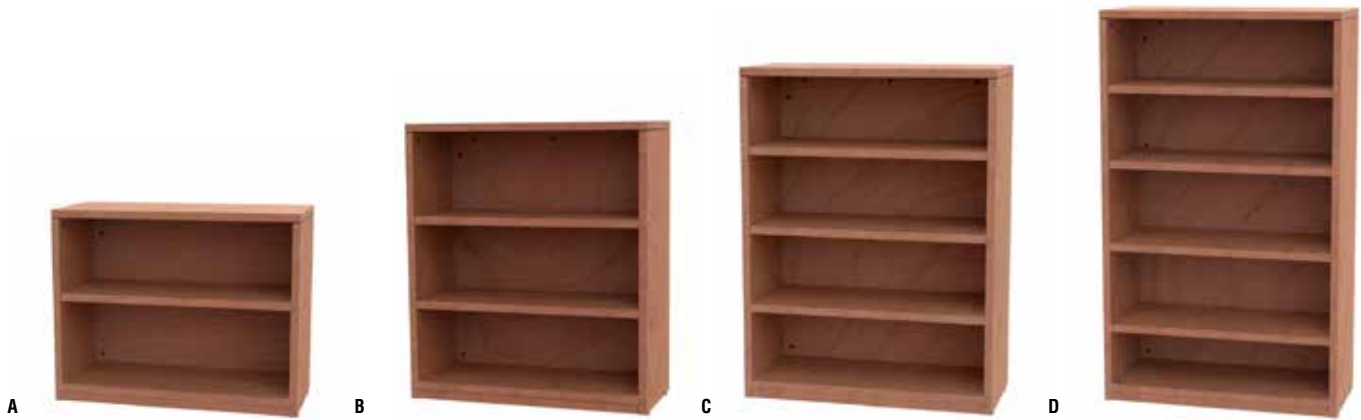

A. 1 Shelf Bookcase

Model Number	Price	Type	Size				
VEBC163029	$296	1 Adjustable shelf	30"W	x	16"D	x	29"H
VEBC163629	$336	1 Adjustable shelf	36"W	x	16"D	x	29"H

B. 2 Shelf Bookcase

Model Number	Price	Type	Size				
VEBC163036	$380	2 Adjustable shelves	30"W	x	16"D	36"H	
VEBC163042	$438	2 Adjustable shelves	30"W	x	16"D	42"H	
VEBC163636	$447	2 Adjustable shelves	36"W	x	16"D	36"H	
VEBC163642	$462	2 Adjustable shelves	36"W	x	16"D	42"H	

C. 3 Shelf Bookcase

Model Number	Price	Type	Size				
VEBC163048	$459	3 Adjustable shelves	30"W	x	16"D	x	60"H
VEBC163648	$477	3 Adjustable shelves	36"W	x	16"D	x	60"H

D. 4 Shelf Bookcase

Model Number	Price	Type	Size				
VEBC163060	$479	4 Adjustable shelves	30"W	x	16"D	x	60"H
VEBC163660	$493	4 Adjustable shelves	36"W	x	16"D	x	60"H