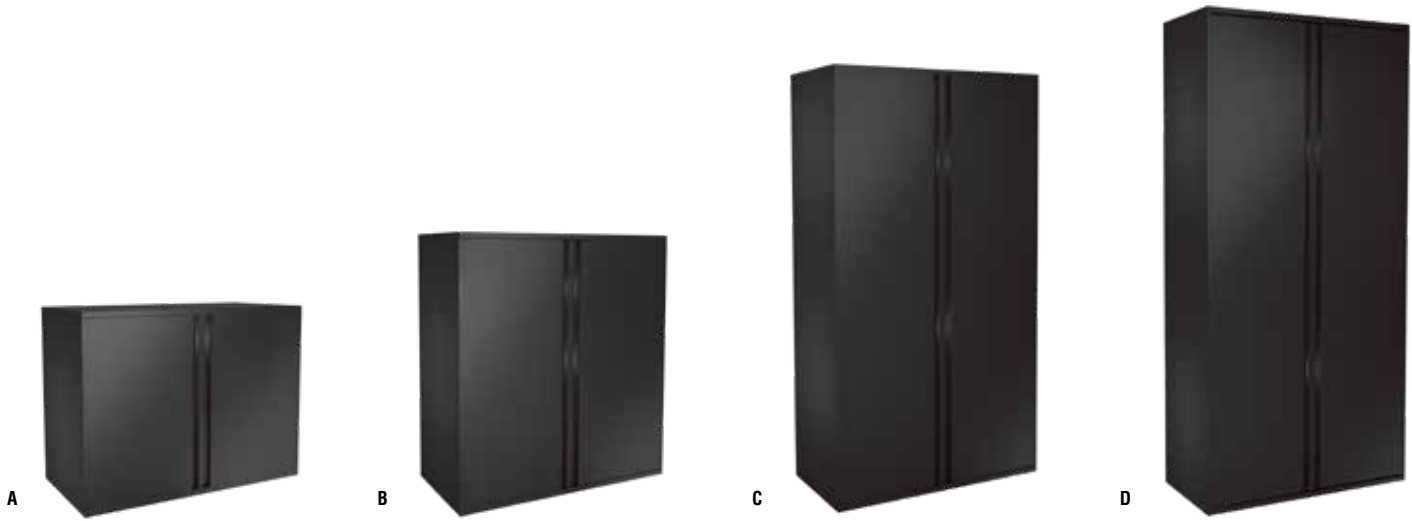

A. 2 Shelf Multimedia Storage Cabinet

Model Number	Price	Type	Size
CIL30240HD	$470	2 Shelf multimedia storage cabinet with hinged doors, 1 adjustable shelf	30"W x 18"D x 27"H
CIL36240HD	$515	2 Shelf multimedia storage cabinet with hinged doors, 1 adjustable shelf	36"W x 18"D x 27"H
CIL42240HD	$545	2 Shelf multimedia storage cabinet with hinged doors, 1 adjustable shelf	42"W x 18"D x 27"H

B. 3 Shelf Multimedia Storage Cabinet

Model Number	Price	Type	Size
CIL30360HD	$580	3 Shelf multimedia storage cabinet with hinged doors, 2 adjustable shelves	30"W x 18"D x 39.25"H
CIL36360HD	$620	3 Shelf multimedia storage cabinet with hinged doors, 2 adjustable shelves	36"W x 18"D x 39.25"H
CIL42360HD	$660	3 Shelf multimedia storage cabinet with hinged doors, 2 adjustable shelves	42"W x 18"D x 39.25"H

C. 4 Shelf Multimedia Storage Cabinet

Model Number	Price	Type	Size
CIL30615HD	$805	4 Shelf multimedia storage cabinet with hinged doors, 3 adjustable shelves	30"W x 18"D x 65.5"H
CIL36615HD	$825	4 Shelf multimedia storage cabinet with hinged doors, 3 adjustable shelves	36"W x 18"D x 65.5"H
CIL42615HD	$905	4 Shelf multimedia storage cabinet with hinged doors, 3 adjustable shelves	42"W x 18"D x 65.5"H

D. 5 Shelf Multimedia Storage Cabinet

Model Number	Price	Type	Size
CIL30735HD	$930	5 Shelf multimedia storage cabinet with hinged doors, 4 adjustable shelves	30"W x 18"D x 77.5"H
CIL36735HD	$975	5 Shelf multimedia storage cabinet with hinged doors, 4 adjustable shelves	36"W x 18"D x 77.5"H