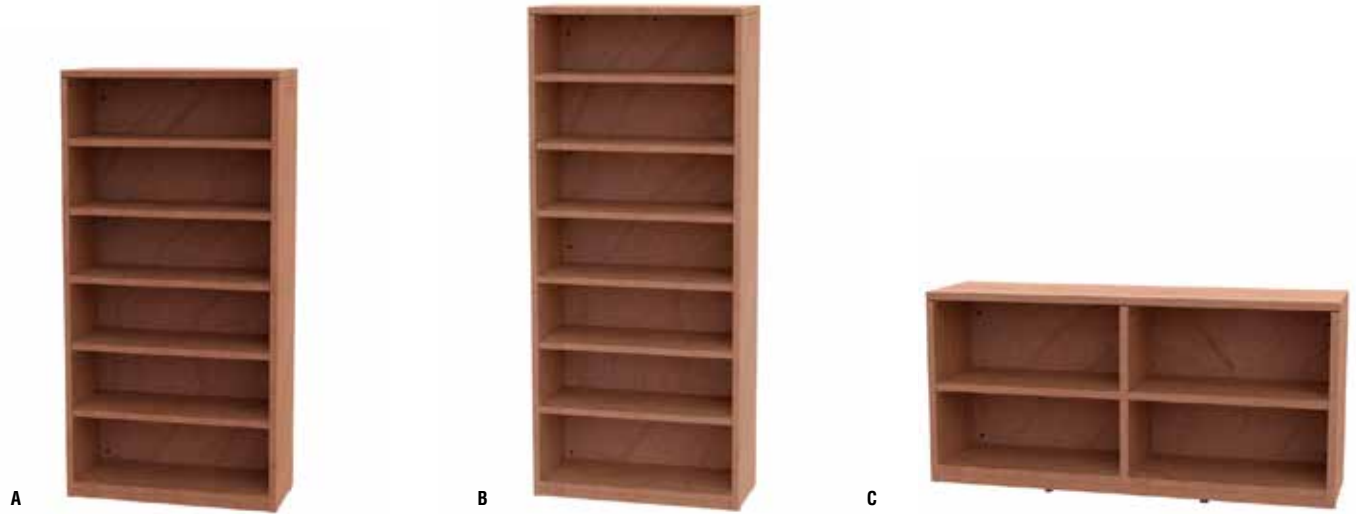

Standard features for wood storage cabinets listed on page 13.

A. 5 Shelf Bookcase

Model Number	Price	Description	Size				
VEBC163072	$564	5 Adjustable shelves	30"W	x	16"D	x	72"H
VEBC163672	$639	5 Adjustable shelves	36"W	x	13"D	x	72"H

B. Library Bookcase

Model Number	Price	Description	Size				
VEBC163084	$658	6 Adjustable shelves	30"W	x	16"D	x	84"H
VEBC163684	$803	6 Adjustable shelves	36"W	x	16"D	x	84"H

C. Lateral Bookcase

Model Number	Price	Description	Size				
VEBL166029	$615	2 Adjustable shelves	60"W	x	16"D	x	29"H
VEBL167229	$696	2 Adjustable shelves	72"W	x	16"D	x	29"H