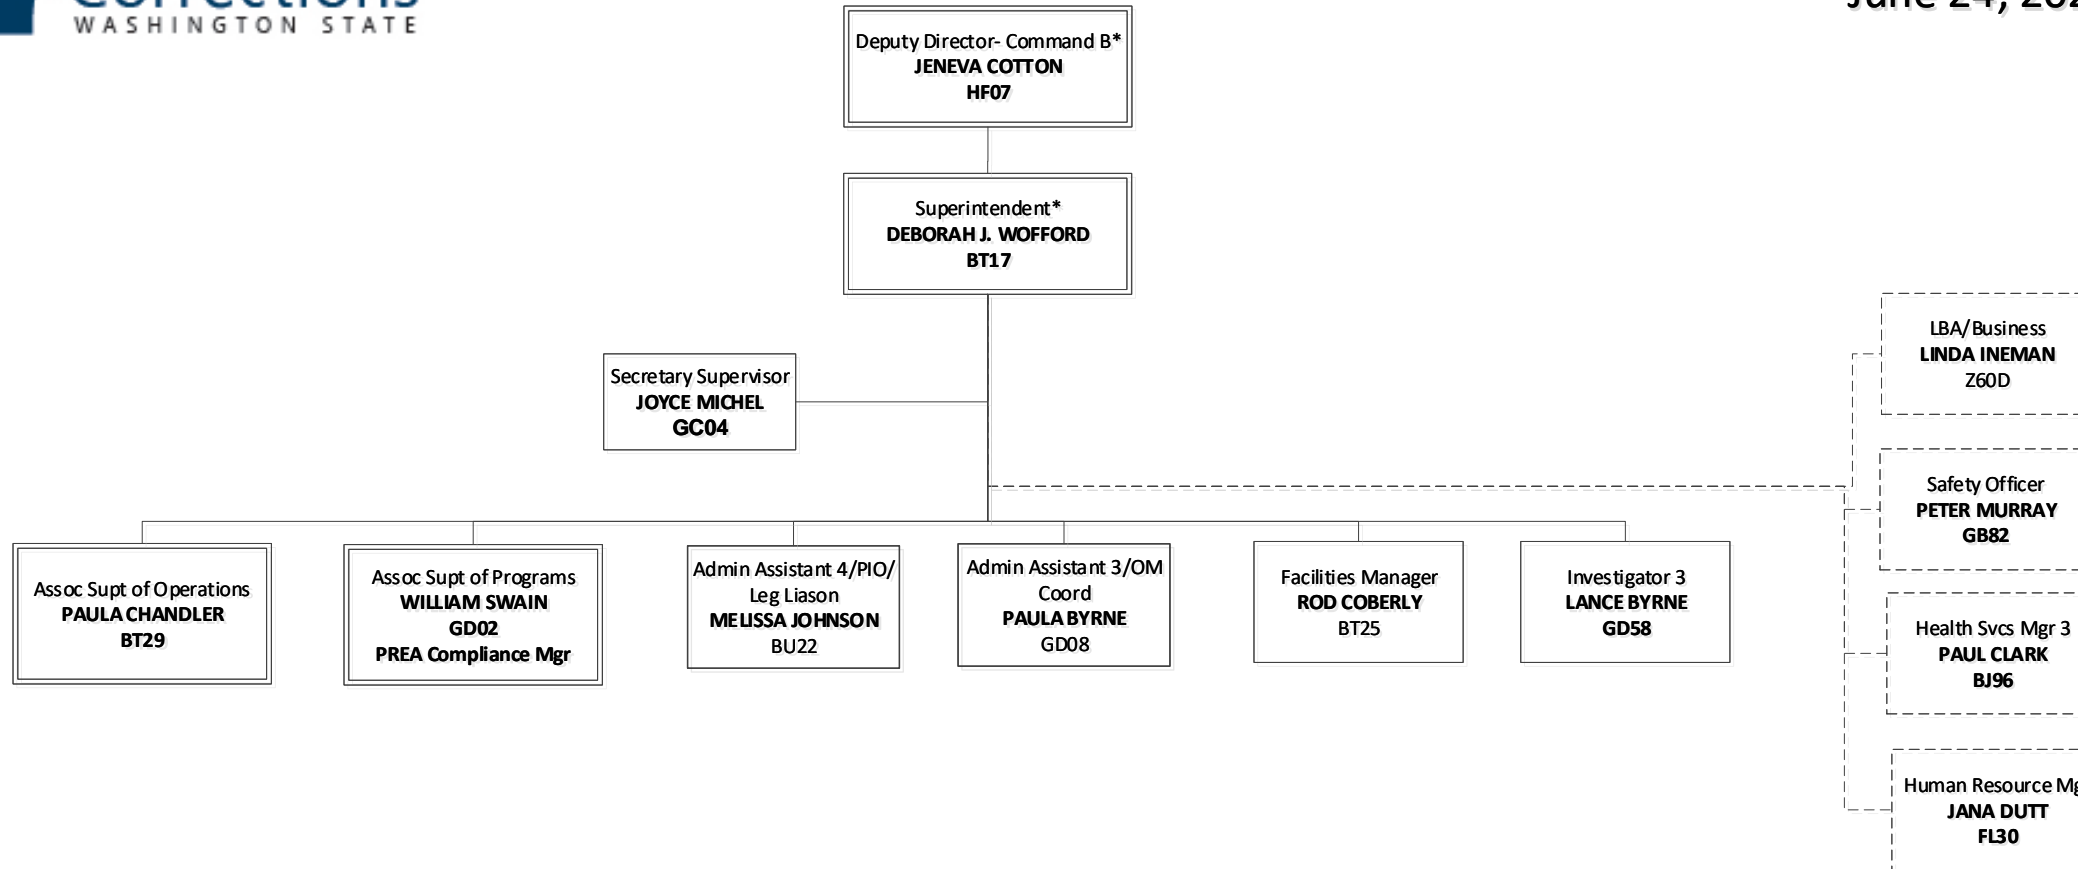

# Washington Corrections Center for Women Organizational Chart

June 24, 2021

KEY

Note: \* Denotes Appointing Authority

*Signature on file*

---

June 24, 2021  
Deborah J. Wofford, Superintendent  
400-DG007 (R 06/2021)