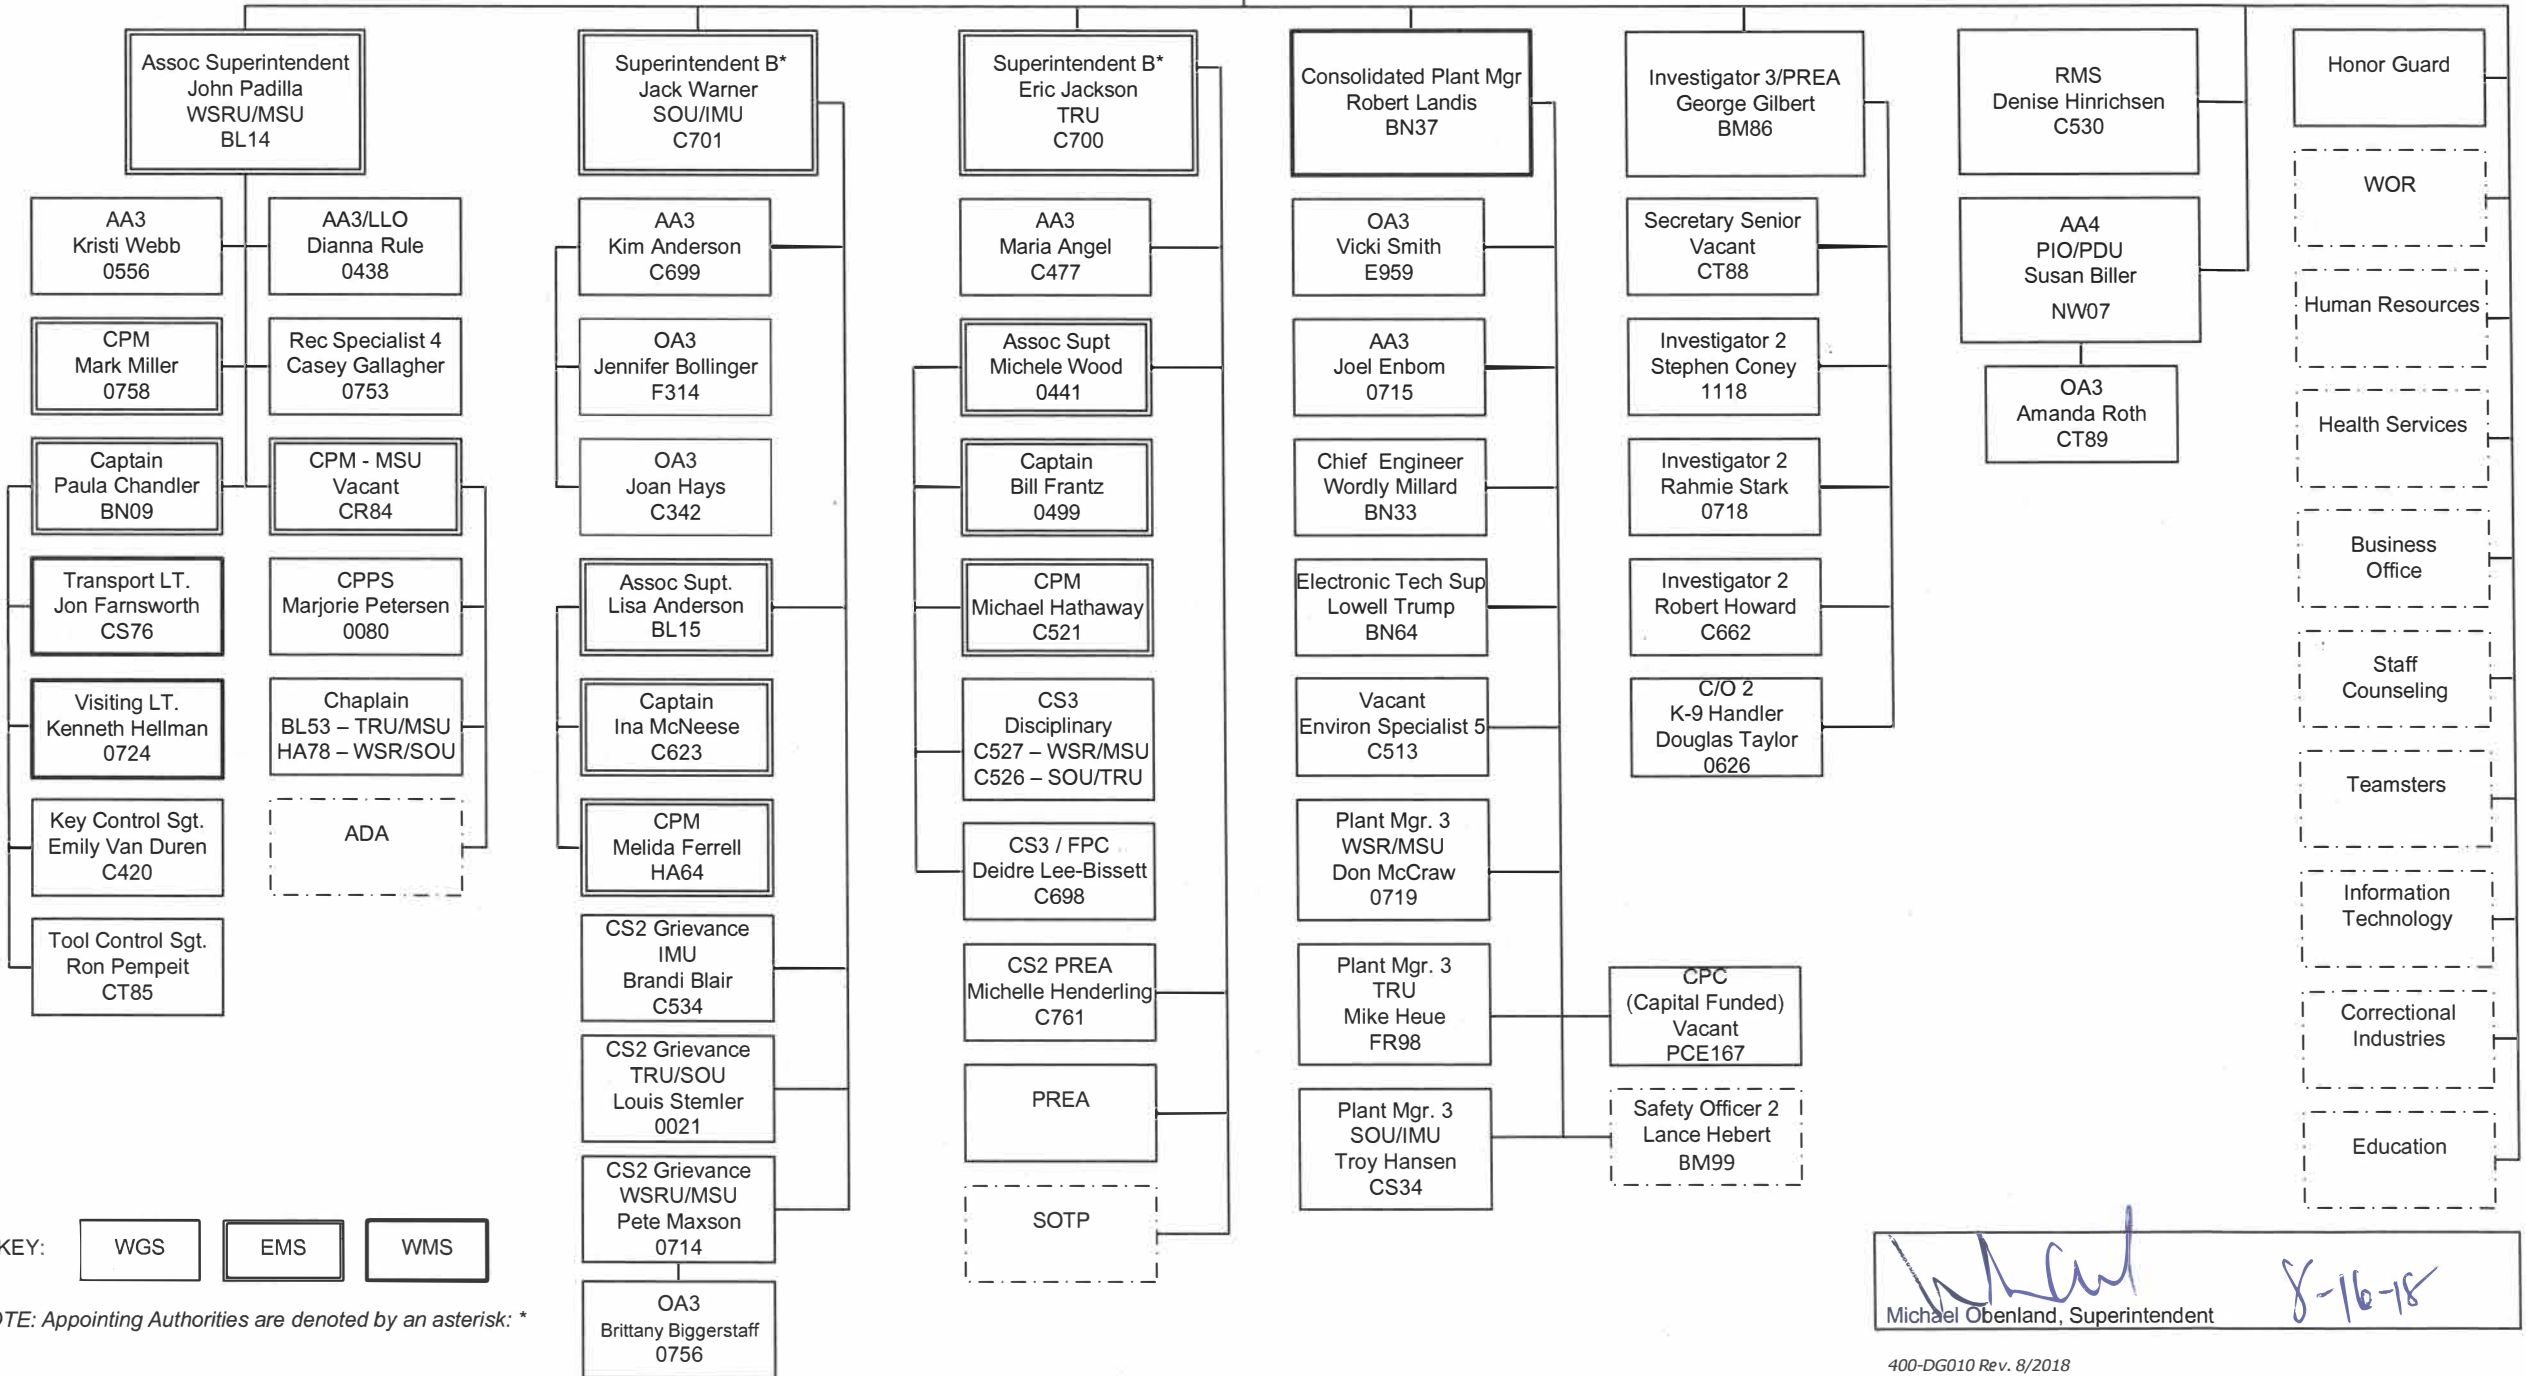

Monroe Correctional Complex

Superintendent "A"

8/15/2018

Superintendent A*
Michael Obenland
BL16

AA3
Cara Powers
BL13

KEY:

WGS

EMS

WMS

NOTE: Appointing Authorities are denoted by an asterisk: *

Michael Obenland, Superintendent

8-16-18